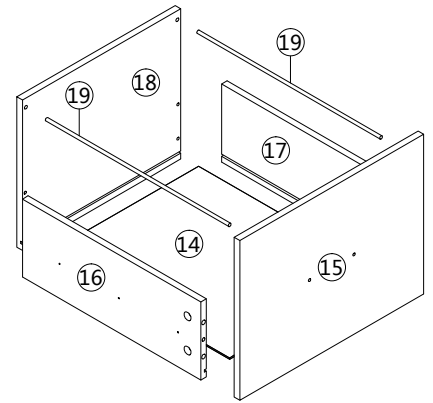

ASSEMBLY INSTRUCTIONS
INSTRUCTIONS D'ASSEMBLAGE

81072.Z.74

COMPUTER DESK 47.25L DARK GREY 3 DRAWERS BLACK METAL

BUREAU 47.25L GRIS FONCÉ 3 TIRROIRS MÉTAL NOIR

SAFDIE & CO.
www.safdieco.com

 6x35mm A 14PCS	 φ15x9mm B 14PCS	 4x40mm C 18PCS	 6x30mm D 14PCS	 3x12mm E 36PCS	 4x16mm F 6PCS	 φ10mm G 6PCS
 96mm H 3PCS	 4x25mm I 4PCS	 330mm L 2PCS	 327mm M 2PCS	 N 4PCS	 6x12mm O 2PCS	 6x25mm P 8PCS
 6x40mm Q 2PCS	 6x50mm R 2PCS	 S 1PC	 φ12mm T 2PCS	 φ10mm U 2PCS	 M6mm V 2PCS	 M10mm W 1PC
 3x14mm X 6PCS	 Y 6PCS	 400mm CL 2PCS	 400mm CR 2PCS	 400mm DL 2PCS	 400mm DR 2PCS	

step 9

step 10

step 11

step 12

step 13

step 14

step 14

The inner holes
are for letter size.

The outer holes
are for A4 size.

step 15

step 16

step 17

step 18

step 19

IMPORTANT!

S.V.P LISEZ CECI
STOP
PLEASE READ THIS