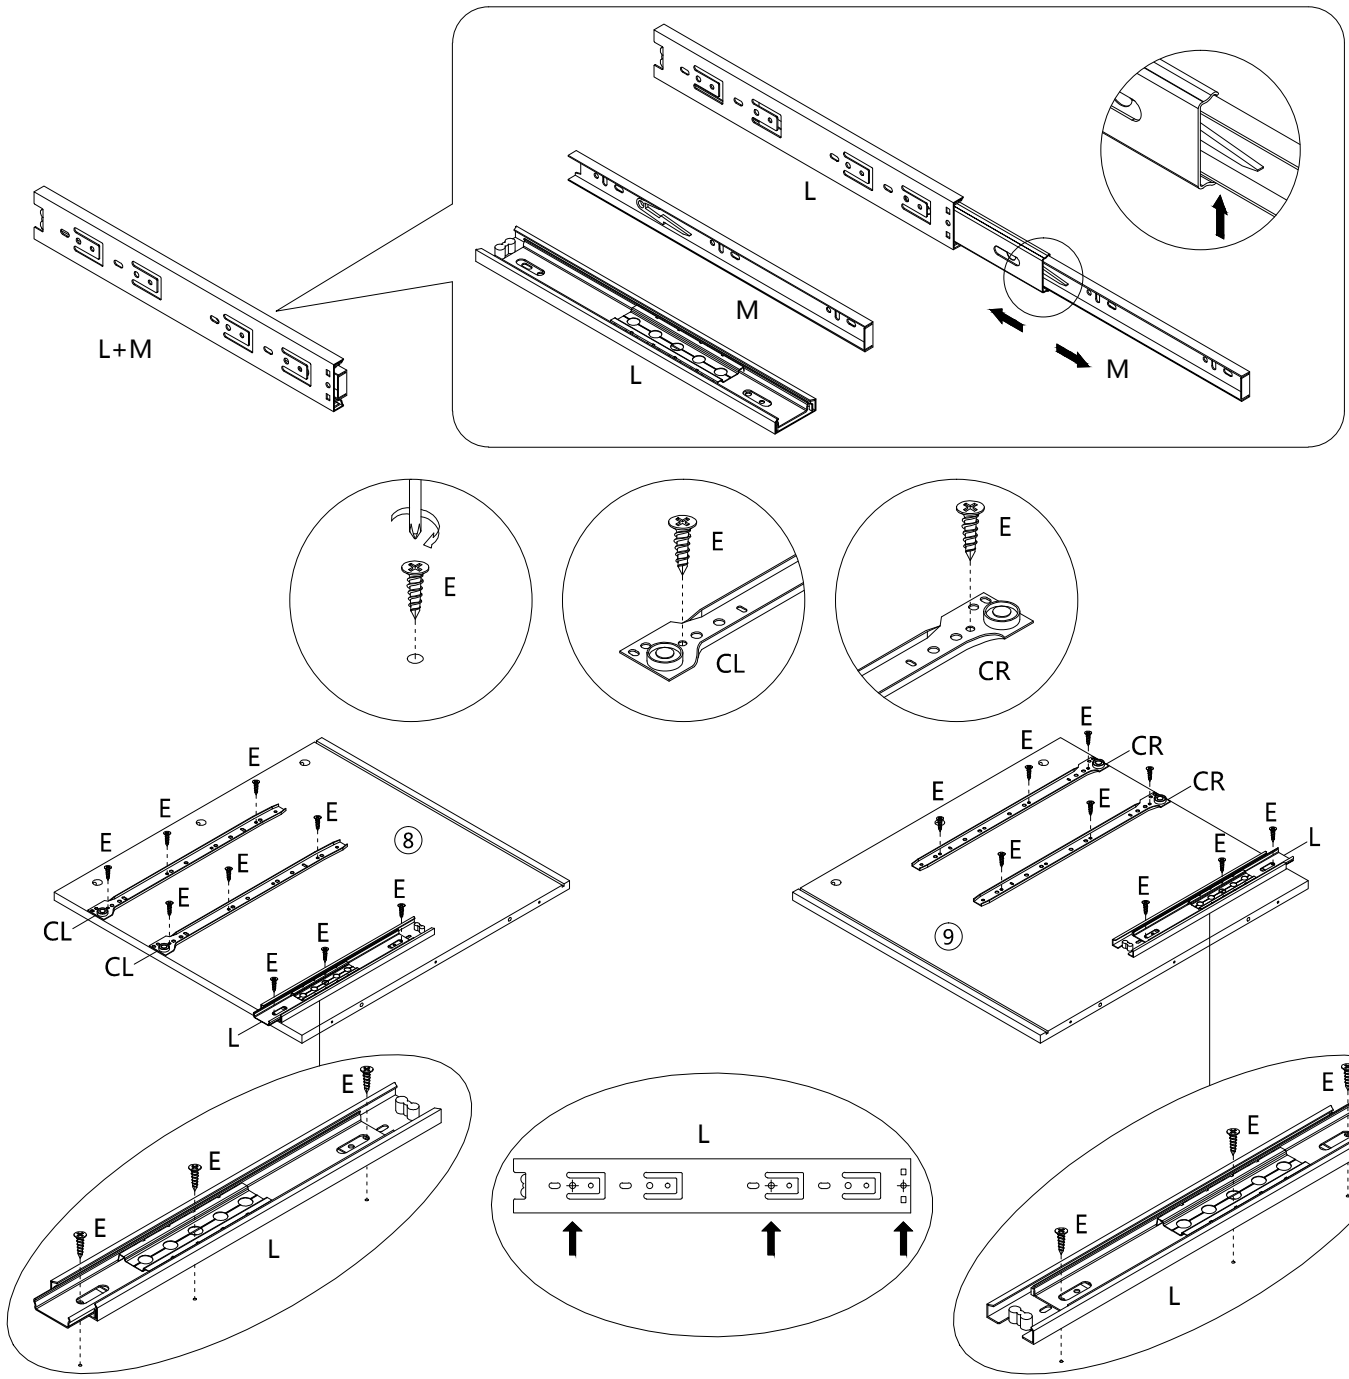

ASSEMBLY INSTRUCTIONS
INSTRUCTIONS D'ASSEMBLAGE

81072.Z.74

COMPUTER DESK 47.25L DARK GREY 3 DRAWERS BLACK METAL

BUREAU 47.25L GRIS FONCÉ 3 TIRROIRS MÉTAL NOIR

SAFDIE & CO.
www.safdieco.com

 6x35mm A 14PCS	 φ15x9mm B 14PCS	 4x40mm C 18PCS	 6x30mm D 14PCS	 3x12mm E 36PCS	 4x16mm F 6PCS	 φ10mm G 6PCS
 96mm H 3PCS	 4x25mm I 4PCS	 330mm L 2PCS	 327mm M 2PCS	 N 4PCS	 6x12mm O 2PCS	 6x25mm P 8PCS
 6x40mm Q 2PCS	 6x50mm R 2PCS	 S 1PC	 φ12mm T 2PCS	 φ10mm U 2PCS	 M6mm V 2PCS	 M10mm W 1PC
 3x14mm X 6PCS	 Y 6PCS	 400mm CL 2PCS	 400mm CR 2PCS	 400mm DL 2PCS	 400mm DR 2PCS	

step 1

step 2

step 3

step 4

step 5

step 6

step 7

step 8

step 9

step 10

step 11

step 12

step 13

step 14

step 14

The inner holes
are for letter size.

The outer holes
are for A4 size.

step 15

step 16

step 17

step 18

step 19

IMPORTANT!

S.V.P LISEZ CECI
STOP
PLEASE READ THIS