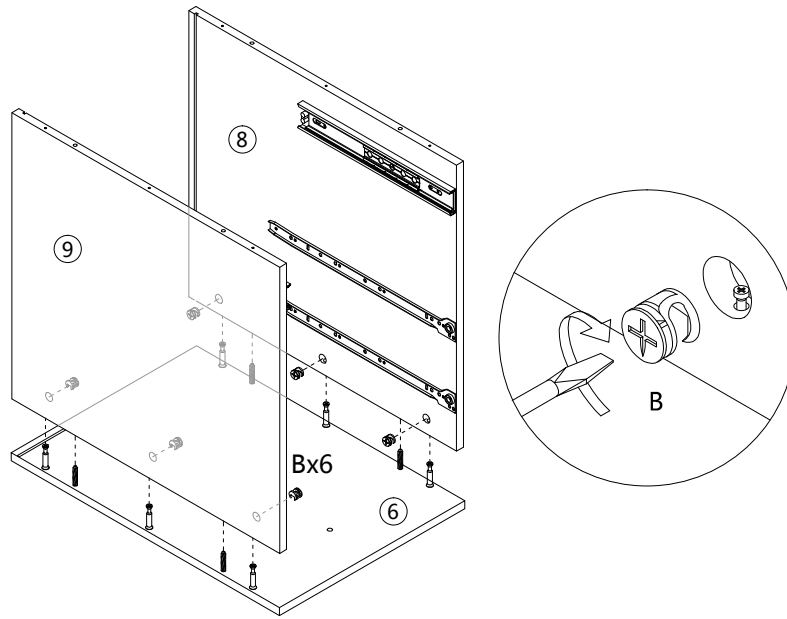

step 3

step 4