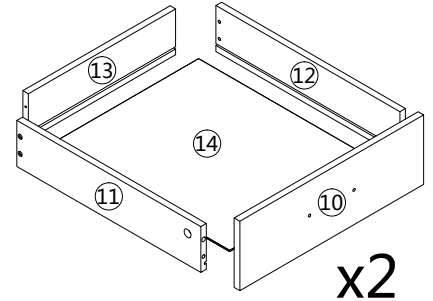

ASSEMBLY INSTRUCTIONS
INSTRUCTIONS D'ASSEMBLAGE

81072.Z.74

COMPUTER DESK 47.25L DARK GREY 3 DRAWERS BLACK METAL

BUREAU 47.25L GRIS FONCÉ 3 TIRROIRS MÉTAL NOIR

SAFDIE & CO.
www.safdieco.com

 6x35mm A 14PCS	 φ15x9mm B 14PCS	 4x40mm C 18PCS	 6x30mm D 14PCS	 3x12mm E 36PCS	 4x16mm F 6PCS	 φ10mm G 6PCS
 96mm H 3PCS	 4x25mm I 4PCS	 330mm L 2PCS	 327mm M 2PCS	 N 4PCS	 6x12mm O 2PCS	 6x25mm P 8PCS
 6x40mm Q 2PCS	 6x50mm R 2PCS	 S 1PC	 φ12mm T 2PCS	 φ10mm U 2PCS	 M6mm V 2PCS	 M10mm W 1PC
 3x14mm X 6PCS	 Y 6PCS	 400mm CL 2PCS	 400mm CR 2PCS	 400mm DL 2PCS	 400mm DR 2PCS	

step 9

step 10

step 11

step 12

step 13

step 14

step 14

The inner holes
are for letter size.

The outer holes
are for A4 size.

step 15

step 16

step 17

step 18

step 19

IMPORTANT!

S.V.P LISEZ CECI
STOP
PLEASE READ THIS