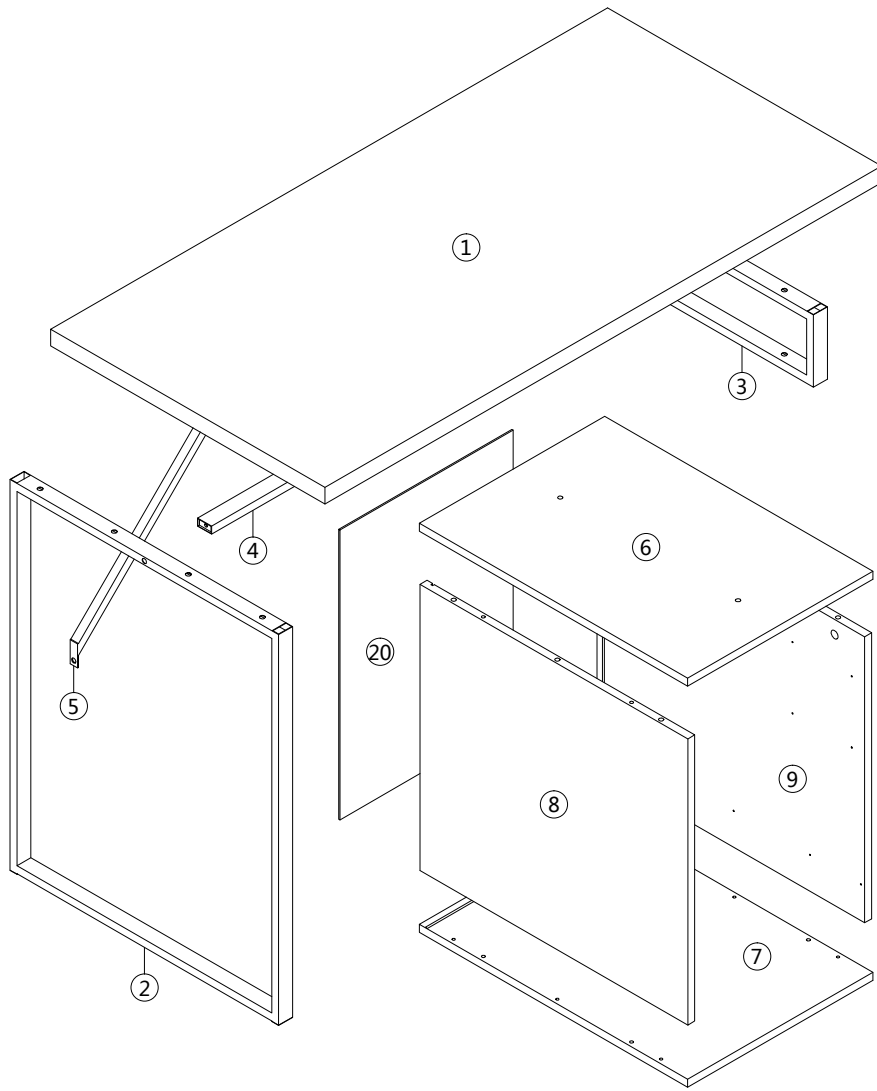

ASSEMBLY INSTRUCTIONS
INSTRUCTIONS D'ASSEMBLAGE

81072.Z.74

COMPUTER DESK 47.25L DARK GREY 3 DRAWERS BLACK METAL

BUREAU 47.25L GRIS FONCÉ 3 TIRROIRS MÉTAL NOIR

SAFDIE & CO.
www.safdieco.com

 6x35mm A 14PCS	 φ15x9mm B 14PCS	 4x40mm C 18PCS	 6x30mm D 14PCS	 3x12mm E 36PCS	 4x16mm F 6PCS	 φ10mm G 6PCS
 96mm H 3PCS	 4x25mm I 4PCS	 330mm L 2PCS	 327mm M 2PCS	 N 4PCS	 6x12mm O 2PCS	 6x25mm P 8PCS
 6x40mm Q 2PCS	 6x50mm R 2PCS	 S 1PC	 φ12mm T 2PCS	 φ10mm U 2PCS	 M6mm V 2PCS	 M10mm W 1PC
 3x14mm X 6PCS	 Y 6PCS	 400mm CL 2PCS	 400mm CR 2PCS	 400mm DL 2PCS	 400mm DR 2PCS	

step 9

step 10

step 11

step 12

step 13

step 14

step 14

The inner holes
are for letter size.