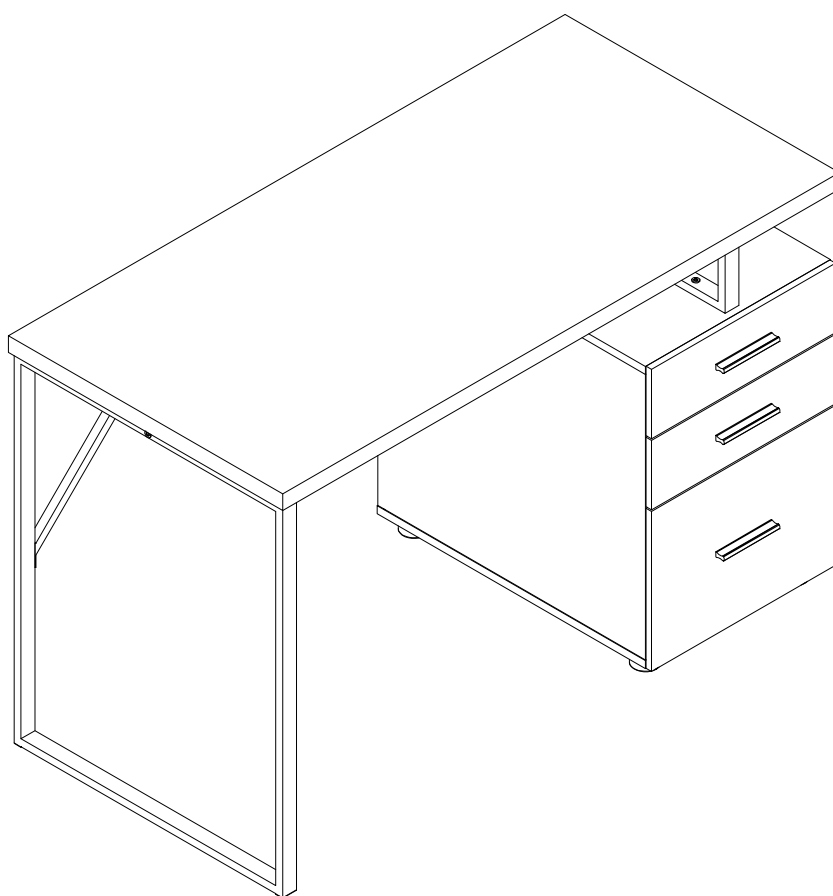

ASSEMBLY INSTRUCTIONS
INSTRUCTIONS D'ASSEMBLAGE

81072.Z.74

COMPUTER DESK 47.25L DARK GREY 3 DRAWERS BLACK METAL

BUREAU 47.25L GRIS FONCÉ 3 TIRROIRS MÉTAL NOIR

SAFDIE & CO.
www.safdieco.com

 6x35mm A 14PCS	 φ15x9mm B 14PCS	 4x40mm C 18PCS	 6x30mm D 14PCS	 3x12mm E 36PCS	 4x16mm F 6PCS	 φ10mm G 6PCS
 96mm H 3PCS	 4x25mm I 4PCS	 330mm L 2PCS	 327mm M 2PCS	 N 4PCS	 6x12mm O 2PCS	 6x25mm P 8PCS
 6x40mm Q 2PCS	 6x50mm R 2PCS	 S 1PC	 φ12mm T 2PCS	 φ10mm U 2PCS	 M6mm V 2PCS	 M10mm W 1PC
 3x14mm X 6PCS	 Y 6PCS	 400mm CL 2PCS	 400mm CR 2PCS	 400mm DL 2PCS	 400mm DR 2PCS	

step 9

step 10

step 11

step 12

step 13

step 14

step 14

The inner holes
are for letter size.